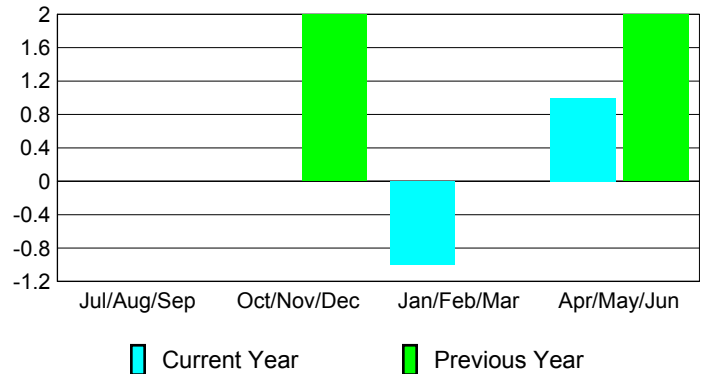

Comparison of Membership Gain/Loss

Current Year Compared to the Previous Year