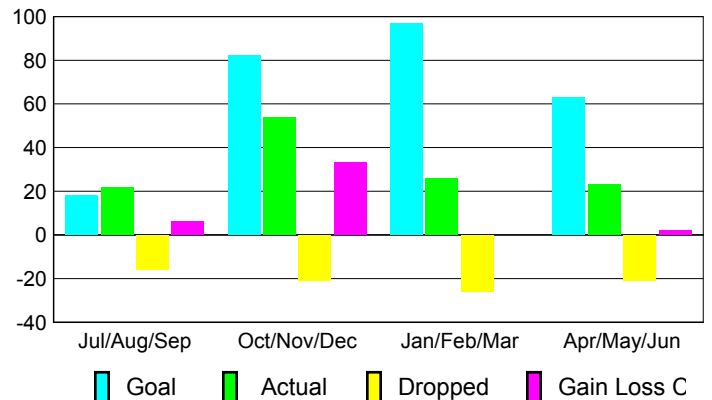

Membership Results 2009-2010

Goal, New, Dropped, Gain/Loss

Comparison of Membership Gain/Loss

Current Year Compared to the Previous Year