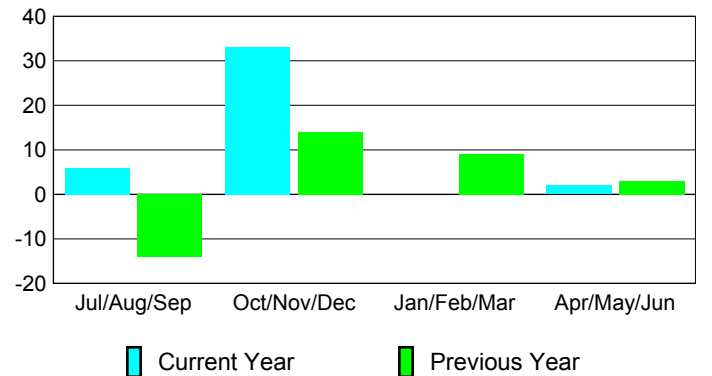

Membership Results
2009-2010

Membership
2008-2009

Month	Net Memb Goal	Actual New Memb	Actual Dropped Memb	Gain/Loss of Memb	Gain/Loss of Memb
Jul/Aug/Sep	18	22	-16	6	-14
Oct/Nov/Dec	82	54	-21	33	14
Jan/Feb/Mar	97	26	-26	0	9
Apr/May/June	63	23	-21	2	3
Totals	260	125	-84	41	12

Membership Results 2009-2010

Goal, New, Dropped, Gain/Loss

Comparison of Membership Gain/Loss

Current Year Compared to the Previous Year

Gender Comparison 2009-2010

Jul/Aug/Sep

Oct/Nov/Dec

Jan/Feb/Mar