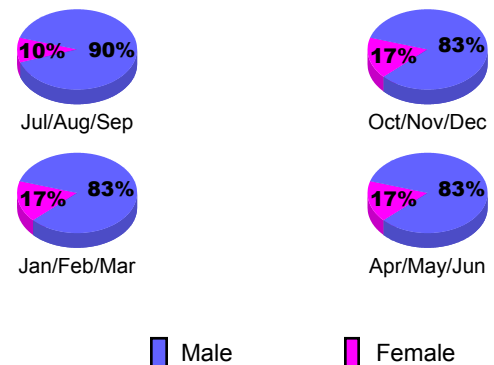

Membership Results 2009-2010

Goal, New, Dropped, Gain/Loss

Comparison of Membership Gain/Loss

Current Year Compared to the Previous Year

Gender Comparison 2009-2010

2009-2010 GMT Quarterly Report for District (or Undistricted) **District 409 REPUBLIC**