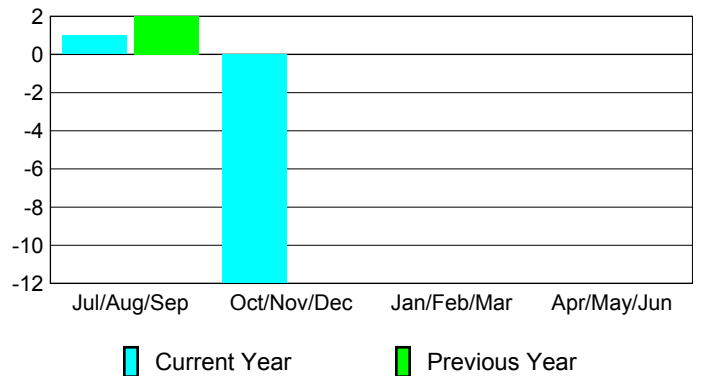

Comparison of Membership Gain/Loss

Current Year Compared to the Previous Year