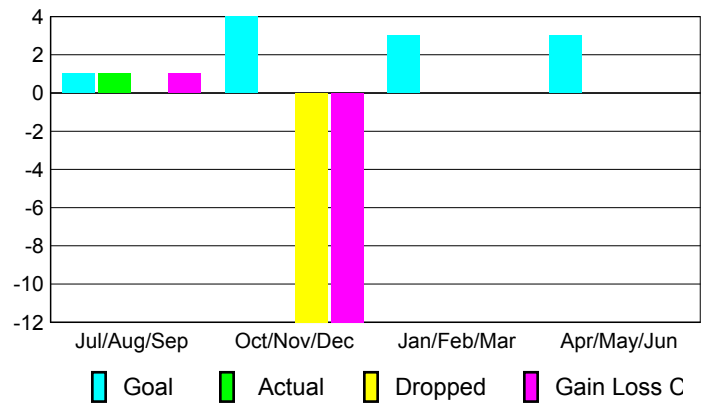

Membership Results 2009-2010

Goal, New, Dropped, Gain/Loss