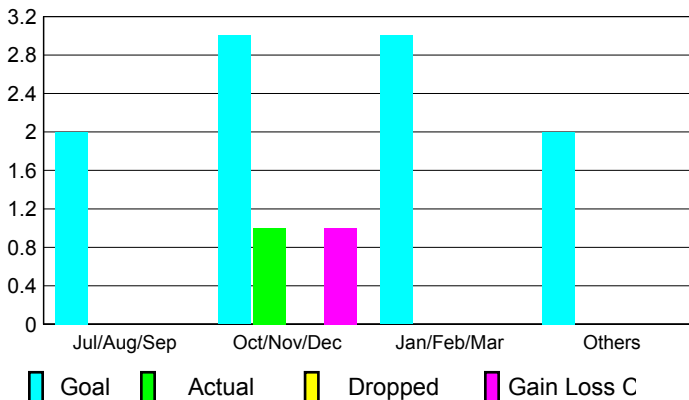

2009-2010 GMT Quarterly Report for District (or Undistricted) **District 409**

GMT: **Norbert Bationo**

Location: **CONGO,DEM REP OF THE**

GMT CA: **6**

CLUBS

Club Results
2009-2010

Clubs
2008-2009

Month	New Club Goal	Actual New Clubs	Actual Dropped Clubs	Gain/Loss of Clubs	Gain/Loss of Clubs
Jul/Aug/Sep	2	0	0	0	0
Oct/Nov/Dec	3	1	0	1	1
Jan/Feb/Mar	3	0	0	0	0
Apr/May/June	2	0	0	0	0
Totals	10	1	0	1	1

Club Results 2009-2010

Goal, New, Dropped, Gain/Loss

Comparison of Club Gain/Loss

Current Year Compared to the Previous Year

YTD Status Quo Clubs 2009-2010

Status Quo Clubs Compared to Status Quo Members

MEMBERSHIP