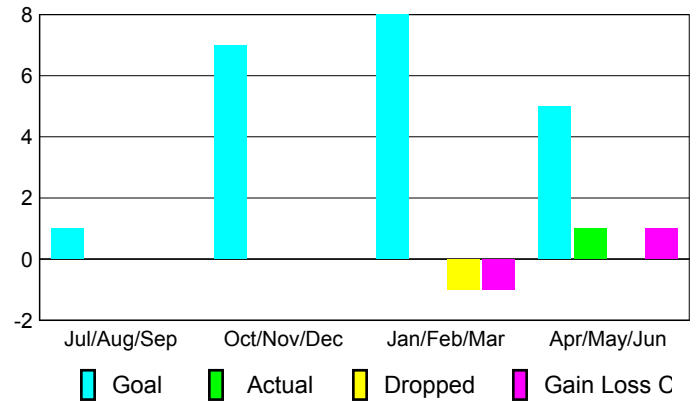

Membership Results 2009-2010

Goal, New, Dropped, Gain/Loss