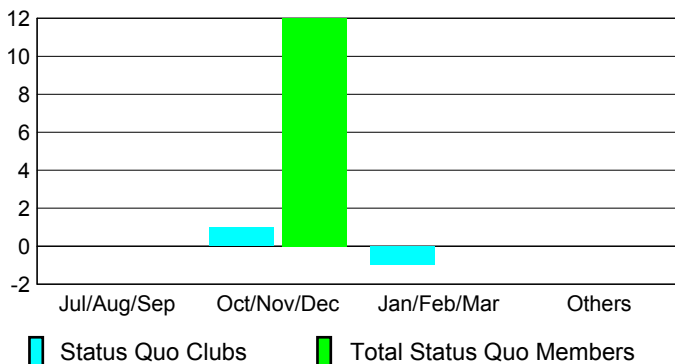

GMT: **Norbert Bationo**

Location: **REPUBLIC OF BURUNDI**

GMT CA: **6**

CLUBS

Club Results
2009-2010

Clubs
2008-2009

Month	New Club Goal	Actual New Clubs	Actual Dropped Clubs	Gain/Loss of Clubs	Gain/Loss of Clubs
Jul/Aug/Sep	0	0	0	0	0
Oct/Nov/Dec	0	0	0	0	0
Jan/Feb/Mar	0	0	0	0	0
Apr/May/June	0	0	0	0	0
Totals	0	0	0	0	0

Club Results 2009-2010

Goal, New, Dropped, Gain/Loss

Comparison of Club Gain/Loss

Current Year Compared to the Previous Year

YTD Status Quo Clubs 2009-2010

Status Quo Clubs Compared to Status Quo Members

MEMBERSHIP